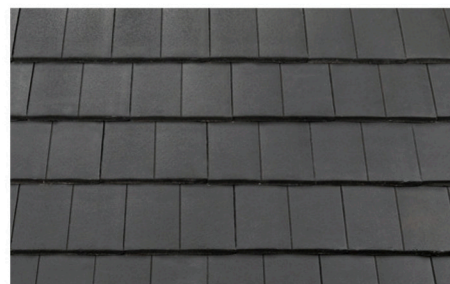

Brunswick Red Brick Throughout

Charcoal Grey Redland Duoplain tiles to be used throughout development

Hawkins Staffordshire Blue Plain Clay Tile to plots 3,4,5,39,40 & 41 ONLY

Cedral cladding : Cedral Lap weatherboard

Fibre cement Cedral Lap Weatherboard external cladding finished in slate grey. A rot free alternative to traditional weatherboarding with the visual appeal of natural timber.

Windows will also be Grey Slate in colour Ral: 7015 for a consistent finish with the weatherboarding

Front Elevation

Contemporary IG Doors finished in Anthraite Grey Ral: 7016

Chalk

Dwellings with render features - Sprayed rough cast finish Colour: Chalk

\* Material samples have been submitted & approved